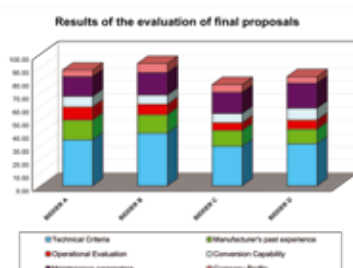

Design study for interior design of a metro vehicle

lenge consists in meeting the right procurement decision by means of functional specifications and systematic evaluation.

Tools for evaluating offers technically and commercially

- relief of own resources
- reduction the project duration
- contribution of external, state of the art know-how
- critical assessment of the internal organisation and processes
- neutral and uncommitted evaluation of the offers